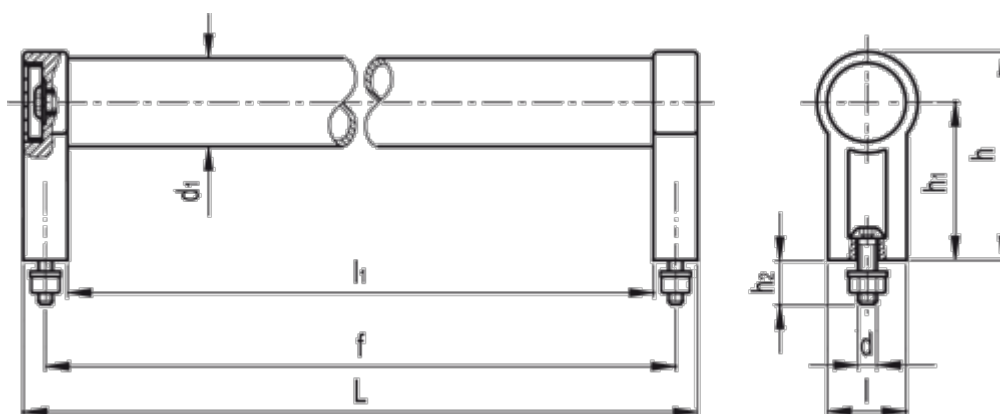

# Data Sheet

Article number: 20568280200B

Description: E+G Tubular handle GN333.1-28-200-B-SW  
B Mounting from top

## Measures

$d = M6$

$d_1 = 28$

$f = 200$

$h = 66$

$h_1 = 50$

$h_2 = 13$

$L = 214$